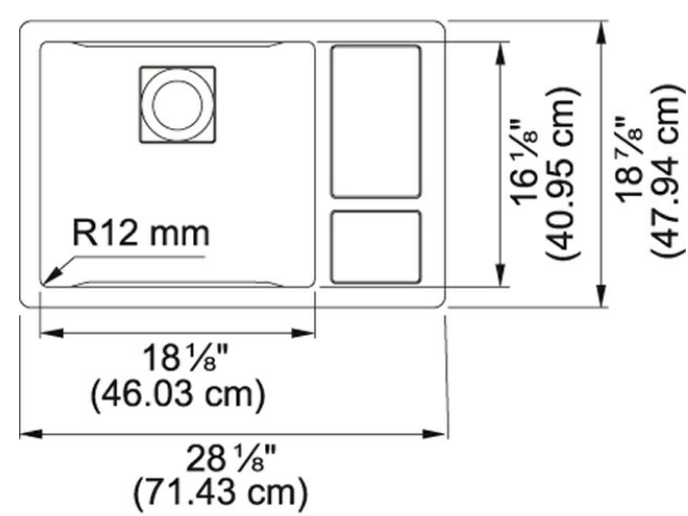

Product Picture

Product Dimensions

Length overall	28 1/8"
Width overall	18 7/8"
Depth Overall	9"
Length of large bowl	18 1/8"
Width of large bowl	16 1/8"
Depth of large bowl	9"
Minimum Cabinet Size	33"
Gauge	18

Technical Drawing

General Information

Number of Bowls	1
Where to buy	Showroom

Article Numbers

FUN#	122.0435.450
US Part Number	CUX11018-W